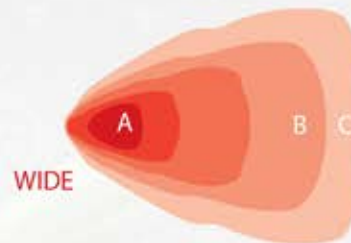

LUX GRAPHS

A - LUX AT 10 METERS
B - DISTANCE (m) WITH 1 LUX
C - DISTANCE (m) WITH .25 LUX

Adventure Accessories