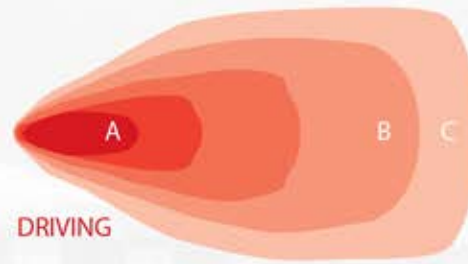

LUX GRAPHS

A - LUX AT 10 METERS
B - DISTANCE (m) WITH 1 LUX
C - DISTANCE (m) WITH .25 LUX

Adventure Accessories