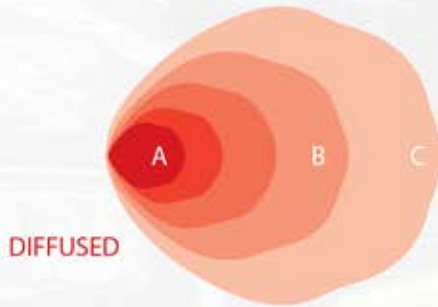

LUX GRAPHS

A - LUX AT 10 METERS
B - DISTANCE (m) WITH 1 LUX
C - DISTANCE (m) WITH .25 LUX

Adventure Accessories