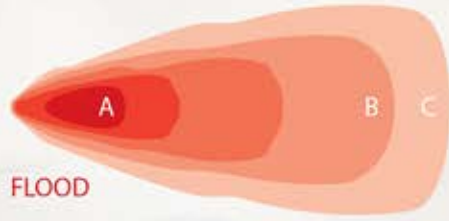

LUX GRAPHS

Adventure Accessories

- A - LUX AT 10 METERS
- B - DISTANCE (m) WITH 1 LUX
- C - DISTANCE (m) WITH .25 LUX

SPOT

DIFFUSED

FLOOD

E COMBO

DRIVING