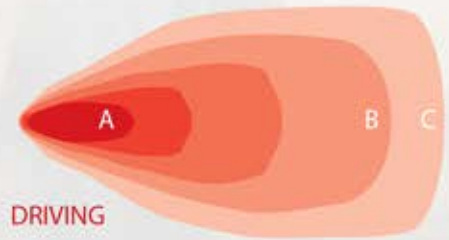

LUX GRAPHS

Adventure Accessories

- A - LUX AT 10 METERS
- B - DISTANCE (m) WITH 1 LUX
- C - DISTANCE (m) WITH .25 LUX

SPOT

DIFFUSED

FLOOD

E COMBO

DRIVING