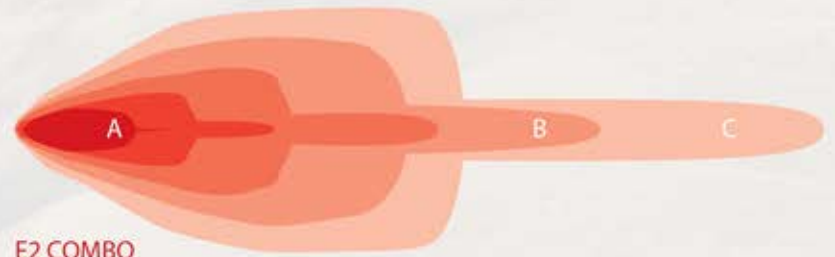

LUX GRAPHS

Adventure Accessories

- A - LUX AT 10 METERS
- B - DISTANCE (m) WITH 1 LUX
- C - DISTANCE (m) WITH .25 LUX

SPOT

DIFFUSED

FLOOD

E COMBO

DRIVING