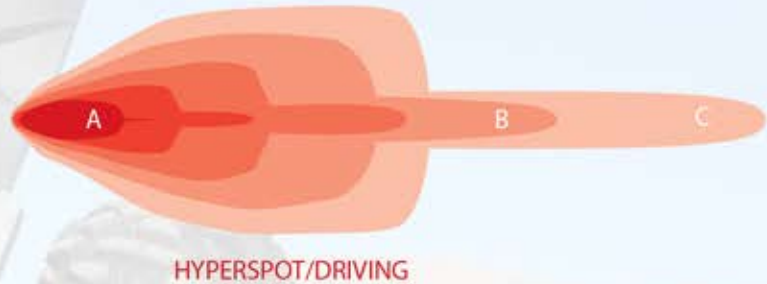

LUX GRAPHS

A - LUX AT 10 METERS
 B - DISTANCE (m) WITH 1 LUX
 C - DISTANCE (m) WITH .25 LUX

Q-SERIES
 FLOOD OR DRIVING/
 DOWN DIFFUSED
 BEAM PATTERN

Adventure
 Accessories