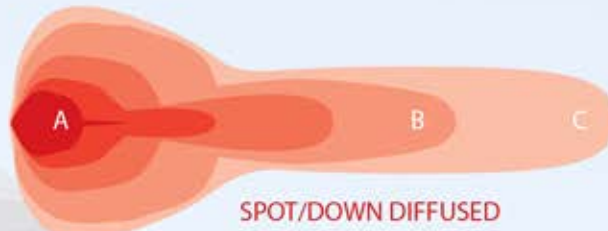

LUX GRAPHS

A - LUX AT 10 METERS
 B - DISTANCE (m) WITH 1 LUX
 C - DISTANCE (m) WITH .25 LUX

Q-SERIES
 FLOOD OR DRIVING/
 DOWN DIFFUSED
 BEAM PATTERN

Adventure
 Accessories