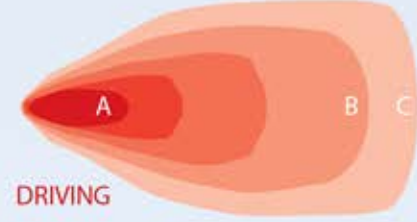

LUX GRAPHS

A - LUX AT 10 METERS
 B - DISTANCE (m) WITH 1 LUX
 C - DISTANCE (m) WITH .25 LUX

Q-SERIES
 FLOOD OR DRIVING/
 DOWN DIFFUSED
 BEAM PATTERN

Adventure
 Accessories