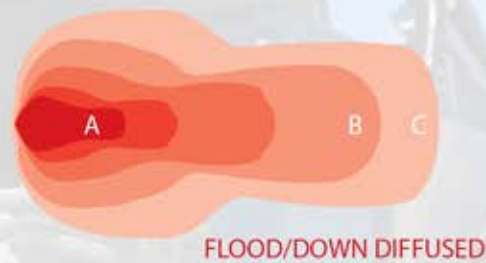

LUX GRAPHS

A - LUX AT 10 METERS
 B - DISTANCE (m) WITH 1 LUX
 C - DISTANCE (m) WITH .25 LUX

Q-SERIES
 FLOOD OR DRIVING/
 DOWN DIFFUSED
 BEAM PATTERN

Adventure
 Accessories